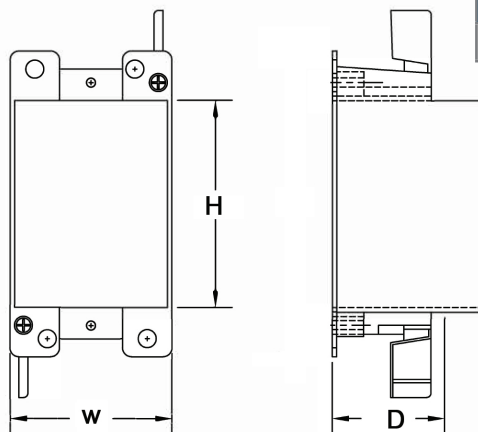

## EZ BOX® 1-Gang, 14 cu. in. Old Work, Switch &amp; Outlet Box with EZ Mount Clamps &amp; Wire Clamps

We have added **NEW** box extensions to the top and the bottom for easier installation. Simply trace and cut.

**NEW & IMPROVED CANTEX EZ BOX® EZ14SO**

EZ14SO EZ BOX is a 1-Gang, 14 cu. in., renovation application (old work), electrical switch or outlet box for residential or light commercial renovation projects. EZ mount flanges, winged swing tabs and 4 built-in integral wire clamps make installation easy and cost effective. The new design provides a guide for a straight outline. No template is needed. Just trace the outline and cut.

- EZ Mount flanges and winged swing tabs for easy installation
- New box extensions were added for easier installation. No template is needed.
- For use with non-metallic cable
- Integral wire clamps for firm and secure wiring
- Engineered for EZ, cost saving installation and constructed with resilient PVC for durability
- ETL Listed, ETL 2 Hour Fire-rated
- Made in USA

**14 Cubic Inch**

Part Number	Carton Quantity	Height	Width	Depth
EZ14SO	50	2.900	2.250	2.803

Dimensions are nominal

4 integral clamps for EZ & secure wiring

**The CANTEX EZ BOX® Line**

The CANTEX EZ BOX® line offers a complete selection of non-metallic electrical switch, outlet and ceiling boxes in multiple sizes and styles to meet all your new construction and renovation project needs. Whether you need EZ nail-on, single-gang boxes with enhanced angled nails for installation between studs or adjustable EZ BOXES with adjustable brackets for the perfect fit on tile backsplashes, CANTEX has your solution. EZ BOXES are easy to install, long-wearing, and maintenance-free. CANTEX offers almost 100 styles of EZ BOXES in multiple sizes and gang applications to meet all of your new and old work project needs. You can choose from one of our many wall, ceiling or ceiling fan boxes.