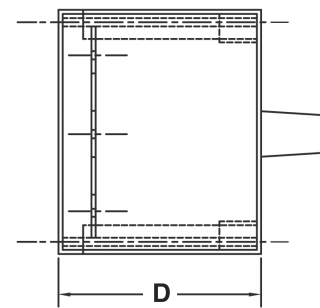

**EZ BOX® 1-Gang Switch & Outlet Boxes with Bracket for Steel or Wood Studs**

**EZ20SB**

2 hour fire-rated

CANTEX EZ20SB EZ BOX is a 20 cu. in., deep, 1-gang, switch and outlet box for residential or light commercial new construction (new work) electrical installations with a molded bracket for steel stud mounting. It also features 4 contractor preferred v-clamps.

**EZ20SBU**

Express Clip®

CANTEX EZ20SBU EZ BOX is a 20 cu. in. 1-gang electrical switch and outlet box for residential or light commercial new construction (new work) electrical installations with a molded bracket for EZ steel stud mounting and an Express Clip that allows for EZ installation of electrical devices with just one tap, screw and turn.

**20.3 Cubic Inch**

Part Number	Carton Quantity	Height	Width	Depth
EZ20SB	100	3.125	2.250	3.188
EZ20SBU	100	3.125	2.250	3.188

Dimensions are nominal

Features 4 V-clamps for EZ & secure wiring

**The CANTEX EZ BOX® Line**