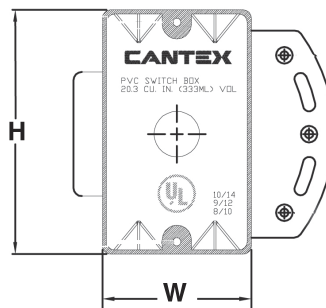

**EZ BOX® 1-Gang Switch & Outlet Boxes with Bracket for Steel or Wood Studs**

**EZ20SB**

2 hour fire-rated

CANTEX EZ20SB EZ BOX is a 20 cu. in., deep, 1-gang, switch and outlet box for residential or light commercial new construction (new work) electrical installations with a molded bracket for steel stud mounting. It also features 4 contractor preferred v-clamps.

- Convenient mounting flange
- Designed to work with most standard 1-gang devices and switches
- Engineered for easy, cost saving installation and constructed with resilient PVC for durability
- ETL Listed, ETL 2 Hour Fire-rated
- Made in USA

**EZ20SBU**

Express Clip®

CANTEX EZ20SBU EZ BOX is a 20 cu. in. 1-gang electrical switch and outlet box for residential or light commercial new construction (new work) electrical installations with a molded bracket for EZ steel stud mounting and an Express Clip that allows for EZ installation of electrical devices with just one tap, screw and turn.

**20.3 Cubic Inch**

Part Number	Carton Quantity	Height	Width	Depth
EZ20SB	100	3.125	2.250	3.188
EZ20SBU	100	3.125	2.250	3.188

Dimensions are nominal

Features 4 V-clamps for EZ & secure wiring

**The CANTEX EZ BOX® Line**