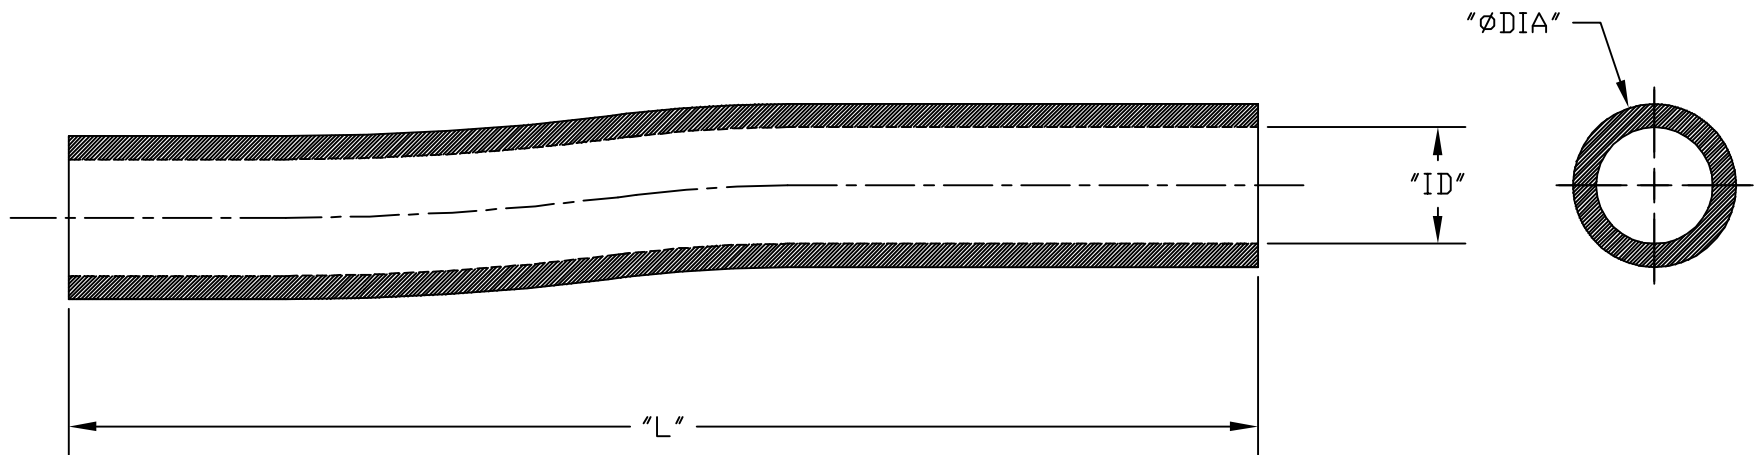

PART NUMBER	SIZE	"L"	"ID"	"ØDIA"
5133188	½"	6 ¾"	⅝"	⅞"
5133189	¾"	6 ¾"	¾"	1 ¼"

Material is Rigid PVC  
 Manufactured From Listed Conduit

<b>CANTEX</b> INC. Fort Worth, TEXAS		
<b>PVC Offsets</b> <b>Schedule 40 Fittings</b>		
Drawn By: CD Branch	Date:03/13/08	Ref.