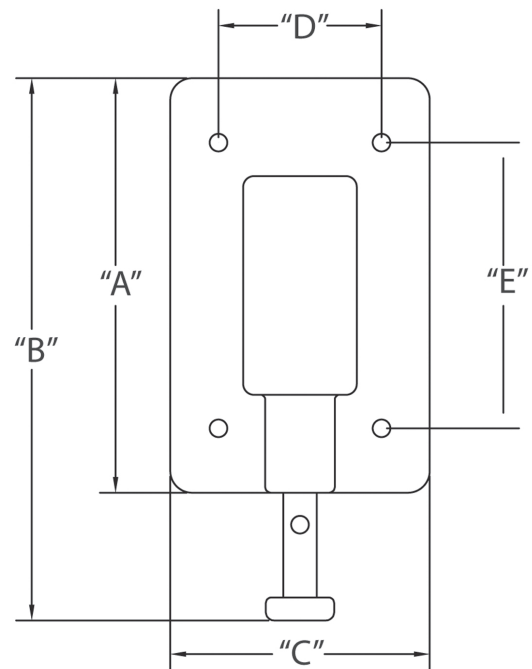

Single Gang Plunger Switch Cover

CANTEX 5133335 is a 1-Gang Weatherproof Plunger Switch Cover designed for use with exposed weatherproof boxes.

- Includes gasket and screws
- For use in wet or damp locations
- Durable non-conductive PVC will not rust or corrode
- UL Listed
- Made in USA

| Part Number | Trade Size | Carton Quantity | "A" | "B" | "C" | "D" | "E" |
|-------------|------------|-----------------|-------|-------|-------|-------|-------|
| 5133335 | -- | 10 | 4.813 | 6.250 | 3.000 | 1.875 | 3.313 |

Dimensions are nominal

SINGLE SOURCE FOR PVC ELECTRICAL

CANTEX offers a complete line of PVC Exposed Boxes as part of a full line PVC electrical products. The CANTEX Exposed Box line includes multiple sizes of Type FSC, Type FSE, Type FSS, Type FSCC, Type FDC, and Type FDE and Type FD-Blank Exposed Boxes. The line also includes Blank Single and Double Gang Covers as well as switch and toggle switch covers for Exposed Boxes.