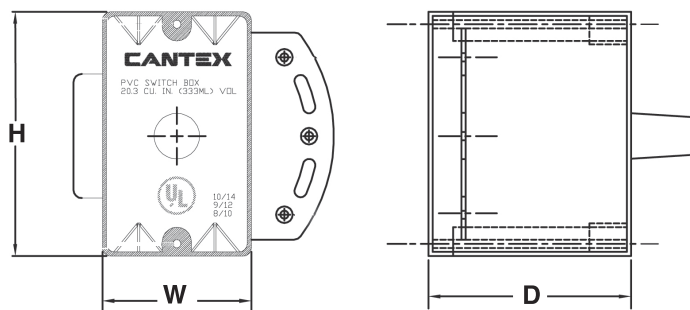

EZ BOX® 1-Gang Switch & Outlet Boxes with Bracket for Steel or Wood Studs

EZ20SB

2 hour fire-rated

CANTEX EZ20SB EZ BOX is a 20 cu. in., deep, 1-gang, switch and outlet box for residential or light commercial new construction (new work) electrical installations with a molded bracket for steel stud mounting. It also features 4 contractor preferred v-clamps.

EZ20SBU

Express Clip®

CANTEX EZ20SBU EZ BOX is a 20 cu. in. 1-gang electrical switch and outlet box for residential or light commercial new construction (new work) electrical installations with a molded bracket for EZ steel stud mounting and an Express Clip that allows for EZ installation of electrical devices with just one tap, screw and turn.

20.3 Cubic Inch

Part Number	Carton Quantity	Height	Width	Depth
EZ20SB	100	3.688	2.250	3.188
EZ20SBU	100	3.688	2.250	3.188

Dimensions are nominal

Features 4 V-clamps for EZ & secure wiring

The CANTEX EZ BOX® Line

The CANTEX EZ BOX® line offers a complete selection of non-metallic electrical switch, outlet and ceiling boxes in multiple sizes and styles to meet all your new construction and renovation project needs. Whether you need EZ nail-on, single-gang boxes with enhanced angled nails for installation between studs or adjustable EZ BOXES with adjustable brackets for the perfect fit on tile backsplashes, CANTEX has your solution. EZ BOXES are easy to install, long-wearing, and maintenance-free. CANTEX offers almost 100 styles of EZ BOXES in multiple sizes and gang applications to meet all of your new and old work project needs. You can choose from one of our many wall, ceiling or ceiling fan boxes.