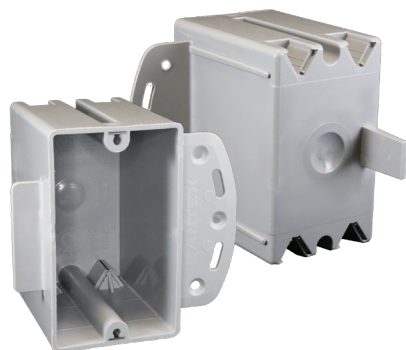

EZ BOX® 1-Gang Switch & Outlet Boxes with Bracket for Steel or Wood Studs

EZ20SB

2 hour fire-rated

CANTEX EZ20SB EZ BOX is a 20 cu. in., deep, 1-gang, switch and outlet box for residential or light commercial new construction (new work) electrical installations with a molded bracket for steel stud mounting. It also features 4 contractor preferred v-clamps.

- Convenient mounting flange
- Designed to work with most standard 1-gang devices and switches
- Engineered for easy, cost saving installation and constructed with resilient PVC for durability
- ETL Listed, ETL 2 Hour Fire-rated
- Made in USA

EZ20SBU

Express Clip®

CANTEX EZ20SBU EZ BOX is a 20 cu. in. 1-gang electrical switch and outlet box for residential or light commercial new construction (new work) electrical installations with a molded bracket for EZ steel stud mounting and an Express Clip that allows for EZ installation of electrical devices with just one tap, screw and turn.

The CANTEX EZ BOX® line offers a complete selection of non-metallic electrical switch, outlet and ceiling boxes in multiple sizes and styles to meet all your new construction and renovation project needs. Whether you need EZ nail-on, single-gang boxes with enhanced angled nails for installation between studs or adjustable EZ BOXES with adjustable brackets for the perfect fit on tile backsplashes, CANTEX has your solution. EZ BOXES are easy to install, long-wearing, and maintenance-free. CANTEX offers almost 100 styles of EZ BOXES in multiple sizes and gang applications to meet all of your new and old work project needs. You can choose from one of our many wall, ceiling or ceiling fan boxes.